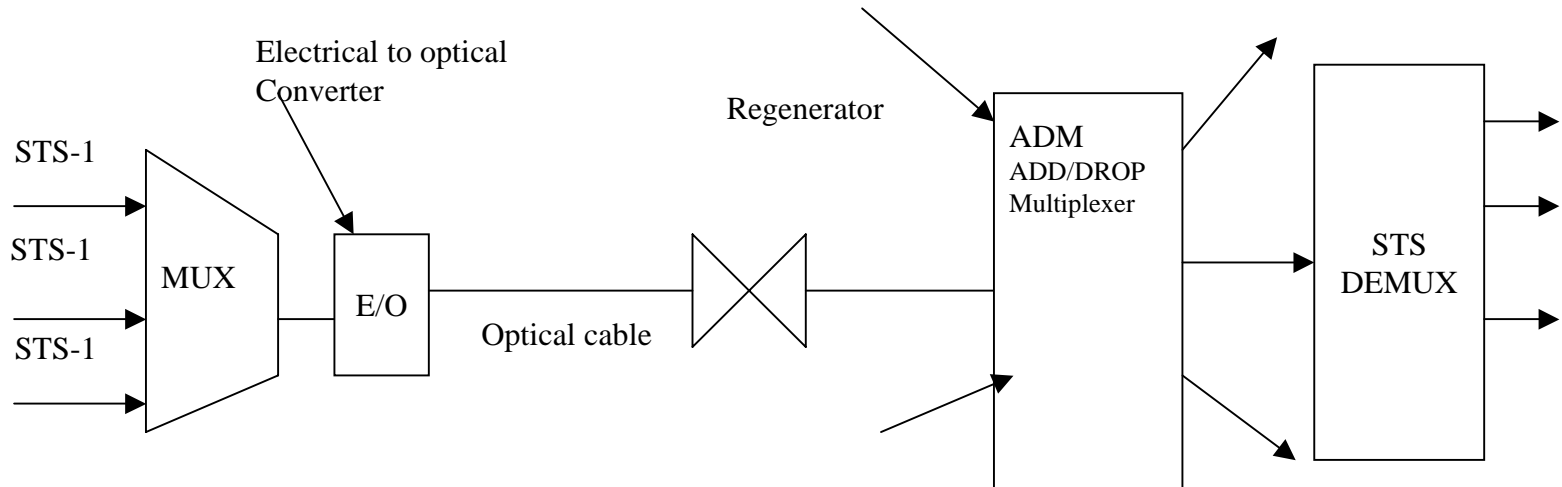

Network Communications

Chapter 17

Synchronous Optical Network
SONET

SONET Components

Figure 17.1

SONET Data Rates

Table 17.1

OC Level	STS Signal	Mux	Data Rate Mb/s
OC – 1	STS – 1	-	51.84
OC – 3	STS – 3	3 OC-1	155.52
OC – 9	STS – 9		446.56
OC – 12	STS – 12	4 OC-3	622.08
OC – 18	STS – 18		933.12
OC – 24	STS – 24		1244.16
OC – 36	STS – 36		1866.23
OC – 48	STS – 48	4 OC-12	2488.32
OC - 192	STS - 192	4 OC-48	~9600

STS – 1 Frame Format

Figure 17.2

Generating STS-3

Figure 17.3

STS – 3 Frame Format

Figure 17.4

Generating OC-9

Figure 17.5