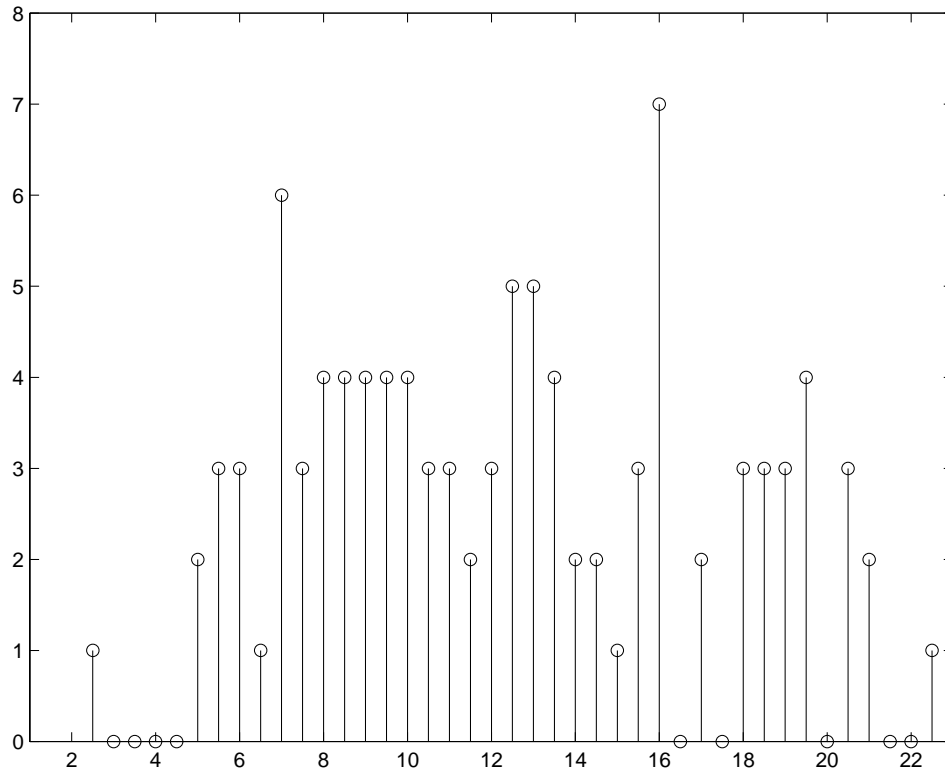

Exam 1 Histogram

Each score was on the basis of 22.5 points. 100 students took the exam. The average was 12.38 and the standard deviation was 4.70.